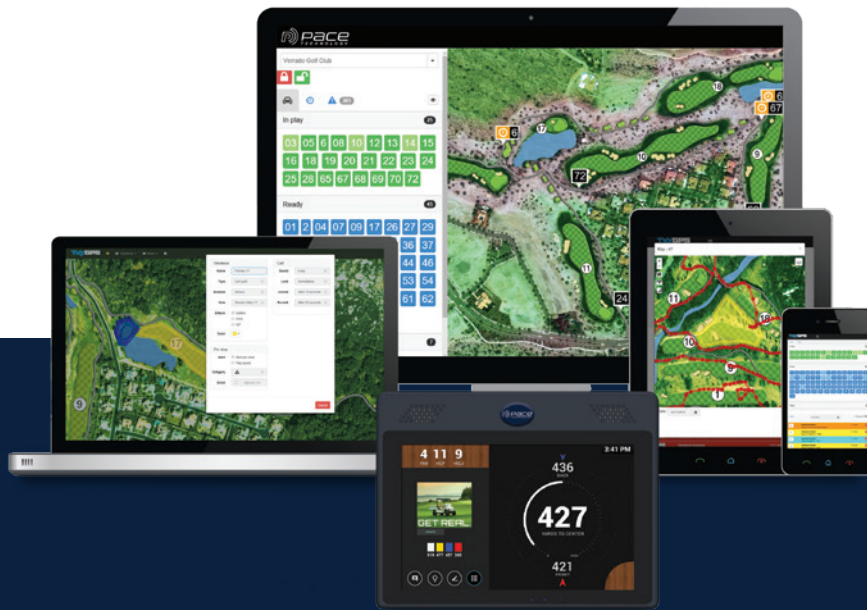

SINGLE-SOURCE SOLUTION

MONITOR, MAINTAIN
& PROTECT YOUR
INVESTMENT

AMPLIFY THE USER
EXPERIENCE

REAL-TIME DATA FOR
OPERATIONAL
EFFICIENCY &
PRODUCTIVITY

BRING EXTRA INTELLIGENCE TO YOUR FACILITY.

OPTIMIZED OPERATIONS

REMOTE MONITORING

- Monitor Your Fleet Remotely
- Track Amp Hours, Charge Rates, and Vehicle Amp Hours
- Monitor Car Locations & Pace-of-Play
- Real-Time Data Analysis

CONNECT YOUR EQUIPMENT

- Maintain Turf Equipment and Utility Vehicles with the Screenless Shield Plus
- Establish Target Times for Task Completion
- Examine Travel History
- Fleet Utilization and Vehicle Rotation Reports

EVENT MANAGEMENT

- Real-Time Leaderboard with Golf Genius and ViPer Software
- Push Updates, Announcements, and Reminders Throughout the Round
- Compatible with a Variety of Tournament Formats

CRYSTAL CLEAR DISPLAY

- 7" or 10.1" Ultra-Bright Touchscreen Display"
- 5 Different Themed Screen Options
- Enhanced HD Hole Graphics and 3D Flyovers

TRUPIN TECHNOLOGY

- Update Pace Screens in Real-Time with Submeter Pin Placement
- Provide Exact "Tee-To-Pin" Distance by Capturing Submeter Tee Box Locations